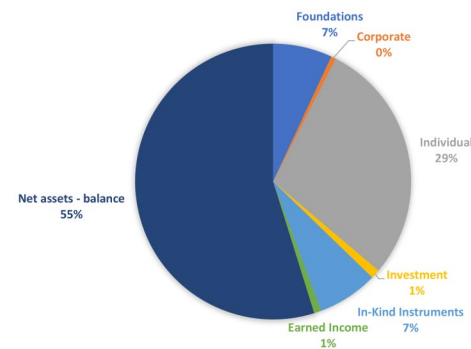

PLANNED GIVING IDEAS

We have received questions from donors regarding how to establish an estate plan that includes the MusicLink Foundation. Planned giving (or legacy giving) gifts are payable to a charity upon the donor's death, like a bequest or a beneficiary designation in a life insurance policy or retirement account. These gifts do

not generate a lifetime income tax deduction for the donor, but they are exempt from estate tax. Your bequest is a gift that you make through a will or trust that lets us know that you believe we will be doing good work, far into the future.

You can tell us to use your bequest for a particular state or program (like summer camp scholarships), or allow us to use it for the needs and opportunities that are most relevant to us when your gift is received. The IRA Charitable Rollover allows individuals over age 70½ to directly transfer up to $100,000 per year from an IRA account to one or more charities. This transfer counts toward the minimum required distribution rule for IRA accounts, and such distributions are free of both income and estate taxes.

Legacy gifts can make a huge difference in the long-term health of a nonprofit. Legacy gifts are not just for the wealthy, they're for anyone who believes in our mission, and who wants to see us continue into the future. *Consider leaving a legacy...so your cherished values live on.*

MUSICLINK® INCOME SOURCES