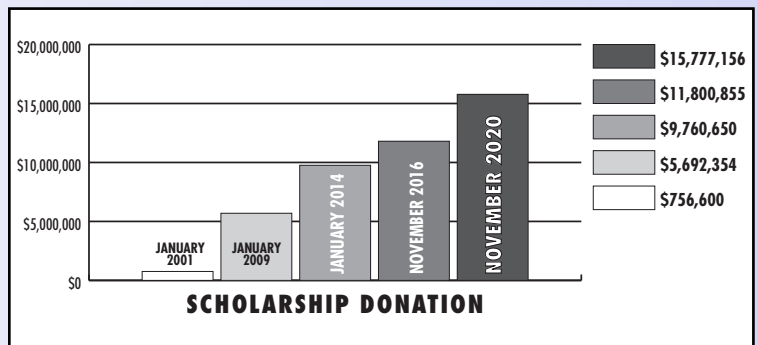

MUSICLINK® FOUNDATION STATUS REPORT

As of November 15, 2020, the MusicLink® Foundation has reached **7592 students**; over **564,695** hours of instruction, equivalent to over **\$15.7 million** of in-kind scholarship donation.