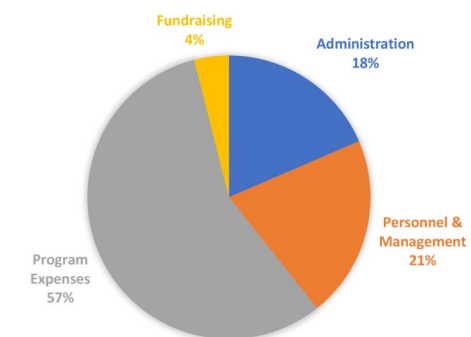

MUSICLINK® EXPENSES

Administration:

Personnel & Management:

Executive Director
Assistant Director
Director of Coordinators
Regional Coordinators (5)
Training

Program Services:

Fundraising:

Playathon rental & supplies
Totes, pins