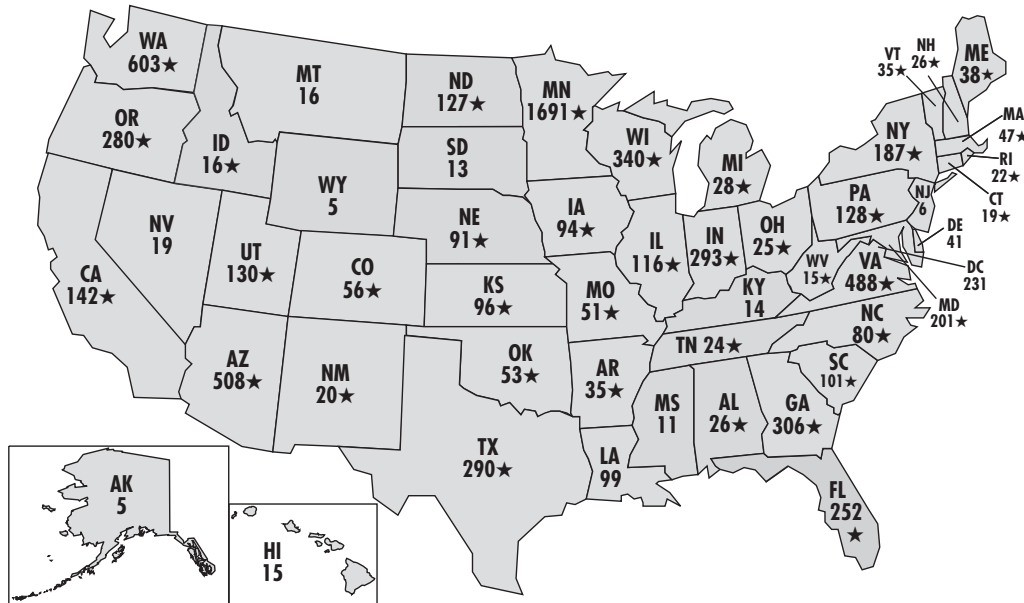

MUSICLINK® FOUNDATION STATUS REPORT

As of November 15, 2020, the MusicLink® Foundation has reached **7592 students**; over **564,695** hours of instruction, equivalent to over **\$15.7 million** of in-kind scholarship donation.

MusicLink®

Students by State

The map shows the total of students served by MusicLink® over the past 28 years. Stars (★) indicate states adding new students during the 2019–2020 fiscal year.

OUR CURRENT MusicLink® TEACHERS

OVERALL TEACHER TOTAL: 3,870. TEACHERS ADDED THIS YEAR: 359. ACTIVE TEACHERS AS OF 11-10-2020: 268. Hall of Fame Teachers (5–9 years); **Teachers of Distinction** (10–14 years); **Teachers of Distinction with Honors** (15–19 years); **Teacher Laureate** (20+ years).