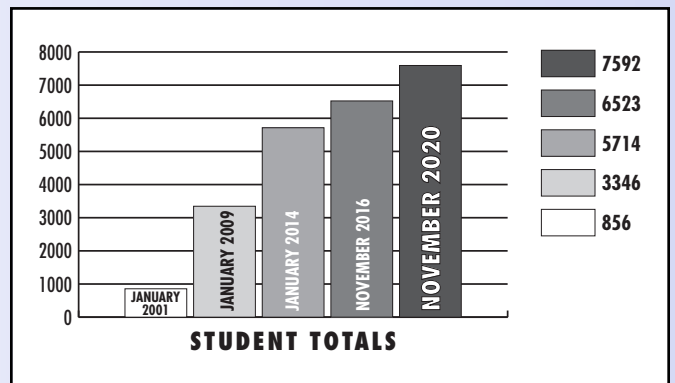

MUSICLINK® FOUNDATION STATUS REPORT

As of November 15, 2020, the MusicLink® Foundation has reached **7592 students**; over **564,695** hours of instruction, equivalent to over **\$15.7 million** of in-kind scholarship donation.