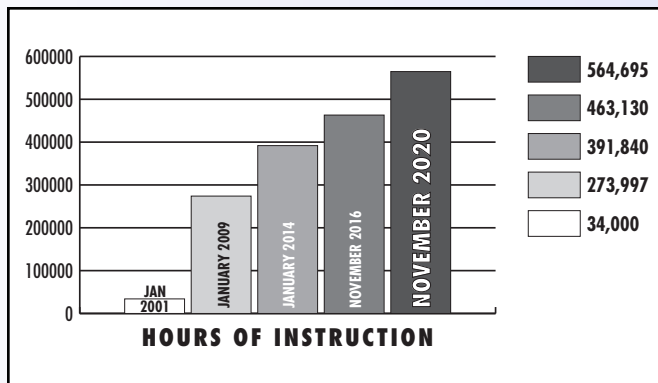

Enjoy this Annual Report, with stories of outstanding students, caring teachers, and creative ways the MusicLink® Foundation met the challenge of 2020.

7500 GOAL REACHED

Catia Etner and teacher Lynelle Vogel

MUSICLINK® FOUNDATION STATUS REPORT

As of November 15, 2020, the MusicLink® Foundation has reached **7592 students**; over **564,695** hours of instruction, equivalent to over **\$15.7 million** of in-kind scholarship donation.